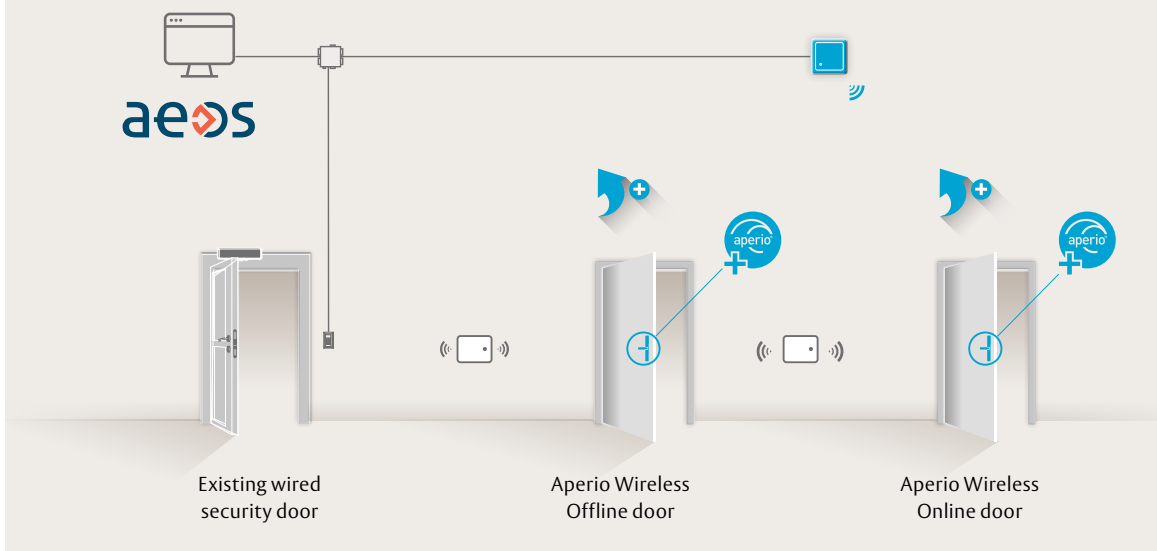

Two of a kind – Aperio and AEOS

Aperio battery-powered locks integrate seamlessly with your AEOS access control system

Real-time control
Aperio supports online and offline door control

Easy to install
Without cabling the door and in most cases, without even drilling.

Cost effective
Aperio battery-powered devices save installation and energy costs. Not to mention the cost of lost keys.

ASSA ABLOY

ASSA ABLOY Opening Solutions EMEA
Digital and Access Solutions
Dukes Court
Dukes Street
Woking
GU21 5BH
United Kingdom
campaigns.assaabloyopeningsolutions.eu/aperio

nedap

Nedap N.V.
Parallelweg 2
7141 DC, Groenlo
www.nedapsecurity.com